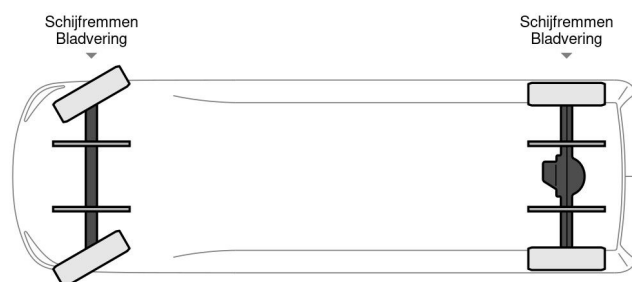

ACCESSORIES

- 3th seat
- ABS
- Air conditioning
- Bluetooth
- Disc brakes
- Power steering
- Radio en audiosysteem

DESCRIPTION

ZCFCG35A30D676388