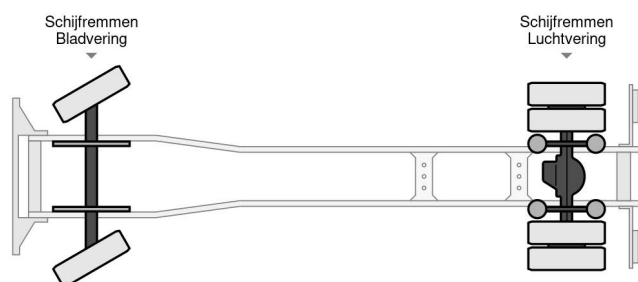

DAF 210 FA EEV

TECHNICAL INFORMATION

Construction	Box body
Price	€ 5.950,-
Year	2012
Date 1st registration	2012-12-17
Id	0L419820
Vin	XLRAE45FF0L419820
Axle configuration	4x2
Wheelbase	540 cm
Transmission	Automatic
Mileage	654.800 km
Fuel	Diesel
Emissionclass	Euro 5
Power	154 kW (210 PK)
Cylinder capacity	4.462 cc
Number of cylinders	4
Gross weight	11.990 kg
Load capacity	5.865 kg
Weight	6.125 kg
Construction L / B / H	720cm / 240cm / 233cm

DAF LF 210 FA EEV

4x2

Referentienummer: 0L419820

ACCESSORIES

- Air conditioning
- Disc brakes
- Electrically operated windows
- Power steering

DESCRIPTION

XLRAE45FF0L419820