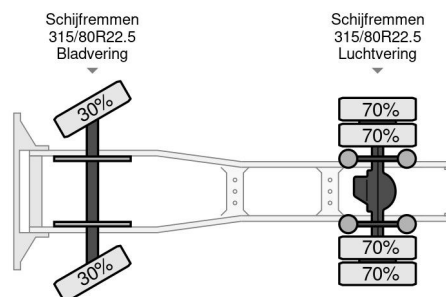

### TECHNICAL INFORMATION

Construction	Standard tractor
Price	€ 23.950,-
Year	2018
Date 1st registration	2018-10-17
Id	0G218931
Vin	XLRTEM4300G218931
Axle configuration	4x2
Wheelbase	3.600 cm
Transmission	Automatic
Mileage	329.200 km
Fuel	Diesel
Emissionclass	Euro 6
Power	316 kW (430 PK)
Cylinder capacity	12.902 cc
Number of cylinders	6
General state	Very good
Technical state	Very good
Optical state	Very good

DAF CF 430 FT ZF INTARDER

4x2

Referentienummer: 0G218931