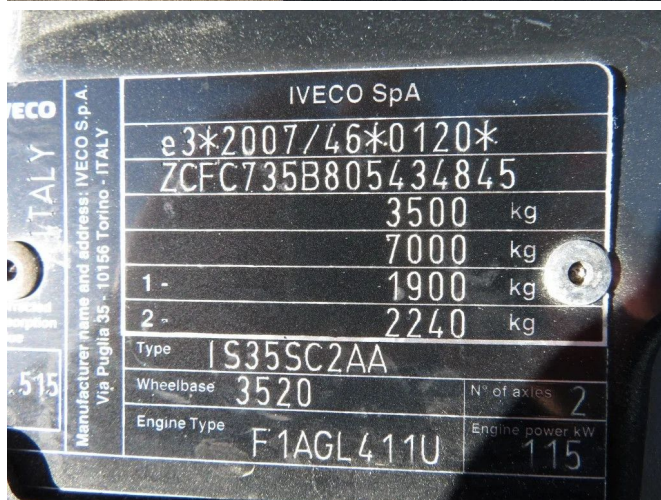

Iveco DAILY 35 S 16 A 8

TECHNICAL INFORMATION

Construction	Delivery van
Price	€ 24.950,-
Year	2021
Date 1st registration	2021-09-14
Id	5.434.845
Vin	ZCFC735B805434845
Wheelbase	3.520 cm
Transmission	Automatic
Mileage	83.950 km
Fuel	Diesel
Emissionclass	Euro 6
Power	118 kW (160 PK)
Cylinder capacity	2.287 cc
Number of cylinders	4
Gross weight	3.500 kg
Construction	
General state	Very good
Technical state	Very good
Optical state	Very good

ACCESSORIES

- 3th seat
- ABS
- Air conditioning
- Power steering
- Radio en audiosystem

DESCRIPTION

ZCFC735B805434845