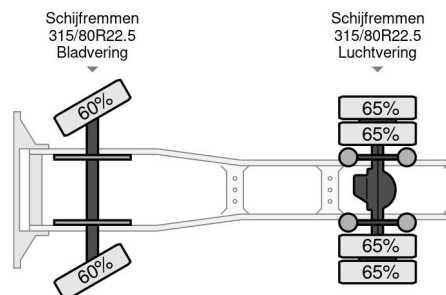

DAF 430 FT ZF INTARDER , different location : TRUCK TRADING MALMEDY

TECHNICAL INFORMATION

Construction	Standard tractor
Price	€ 23.950,-
Year	2018
Date 1st registration	2018-12-04
Id	0G215288
Vin	XLRTM4300G215288
Axle configuration	4x2
Wheelbase	3.600 cm
Transmission	Automatic
Mileage	375.400 km
Fuel	Diesel
Emissionclass	Euro 6
Power	316 kW (430 PK)
Cylinder capacity	12.902 cc
Number of cylinders	6
General state	Very good
Technical state	Very good
Optical state	Very good

DAF CF 430 FT ZF INTARDER , different location : TR... 4x2

Referentienummer: 0G215288

ACCESSORIES

- ABS • Addaptive cruise control • Air conditioning
- ASR (Anti-Slip Regulation/Traction Control) • Central locking • Disc brakes • Fog lights • Heavy duty engine brake • Intarder • Lane departure warning-system
- Navigation • Power steering • PTO - Preparation
- Radio en audiosystem • Sleeper cab • Visor