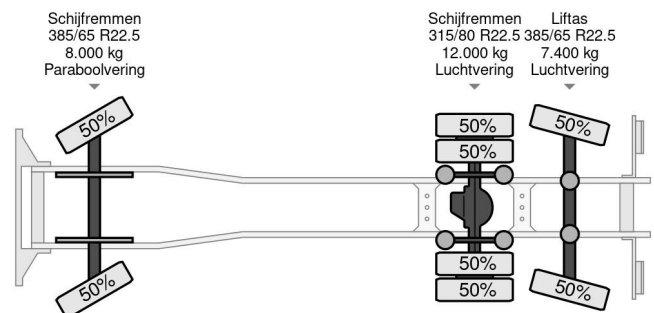

DAF 450 FAN 6X2 axle with HYVA Loader 20-53-S

TECHNICAL INFORMATION

Construction	Hook arm system
Price	€ 119.450,-
Year	2022
Date 1st registration	2022-03-04
Id	CHW10 - 2BSF128 - 0G372217
Vin	XLRASM4100G372217
Axle configuration	6x2
Wheelbase	560 cm
Transmission	Automatic
Mileage	58.500 km
Fuel	Diesel
Emissionclass	Euro 6
Power	331 kW (450 PK)
Gross weight	26.000 kg
Load capacity	15.400 kg
Weight	10.525 kg
Length	801 cm
Width	250 cm
Height	335 cm

DAF CF 450 450 FAN 6X2 axle with HYVA Loader 20-53-S

Referentienummer: CHW10 - 2BSF128 - 0G372217

ACCESSORIES

- ABS • Addaptive cruise control • Air conditioning
- Air suspension • Aluminium fuel tank • ASR (Anti-Slip Regulation/Traction Control) • blinkers in the hood of engine
- Central locking • Central lubrication system • Coupling
- Disc brakes • driving assistant • EBS • Electrically operated windows • Extra steering axle • Grip arm hydraulics • Lane departure warning-system • multifunctional steering wheel • Navigation • Power steering • PTO • Radio/CD player • Retractable bumper
- Reversing camera • Speed limiter • Stability control • Visor

DESCRIPTION

CHW10 DAF CF 450 FAN 6X2 axle with HYVA Loader 20-53-S
 chassis XLRASM4100G372217
 wheelbase total : 5600 mm
 Axle 1-2 : 4200 mm
 Axle 2-3 : 1400 mm
 Hook loader: Hyva 20-53-S. H= 1450 L = 5930mm